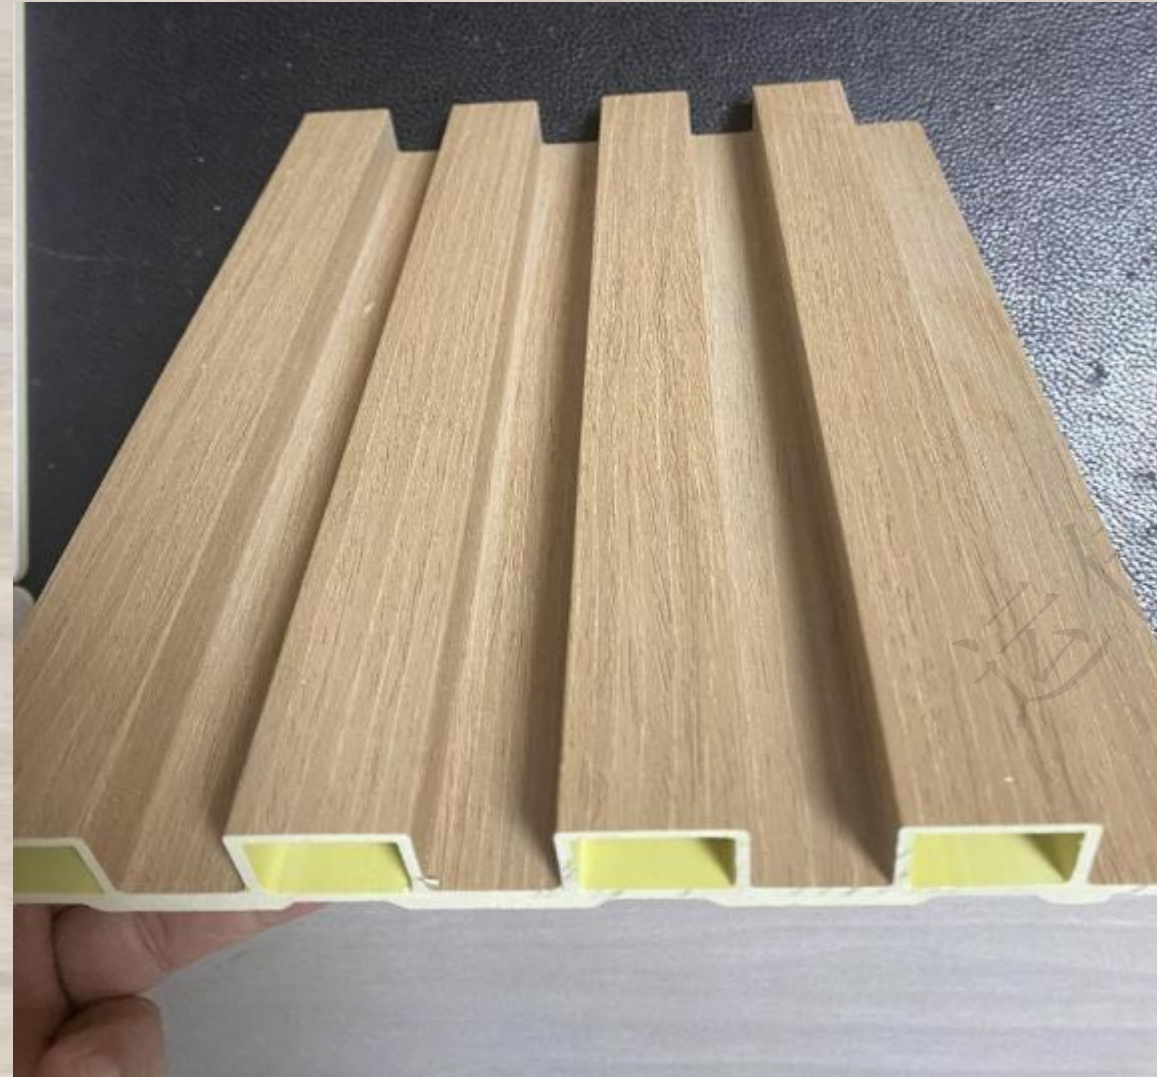

板材系列---刨花板

plate series --Particleboard

刨花板又名颗粒板，它有很好的吸音和隔音性能，但是承重能力不够。刨花板的表面很平整，耐污染、耐老化等，还可以进行各种贴面。

Particleboard, also known as granular board, has good sound absorption and sound insulation performance, but the load-bearing capacity is not enough. The surface of the particle board is very flat, and it is resistant to pollution, aging, etc., and can be applied to various veneers.

板材系列--竹纤维板

plate series --Bamboo fiberboard

竹纤维板有5厘跟9厘两种规格，有防火防潮防霉等功能，是护墙板及卫浴柜常用板材

Bamboo fiberboard has 5mm and 9mm specifications, with fireproof, moisture-proof and mildew and other functions, and is a commonly used board for wainscoting and bathroom cabinets