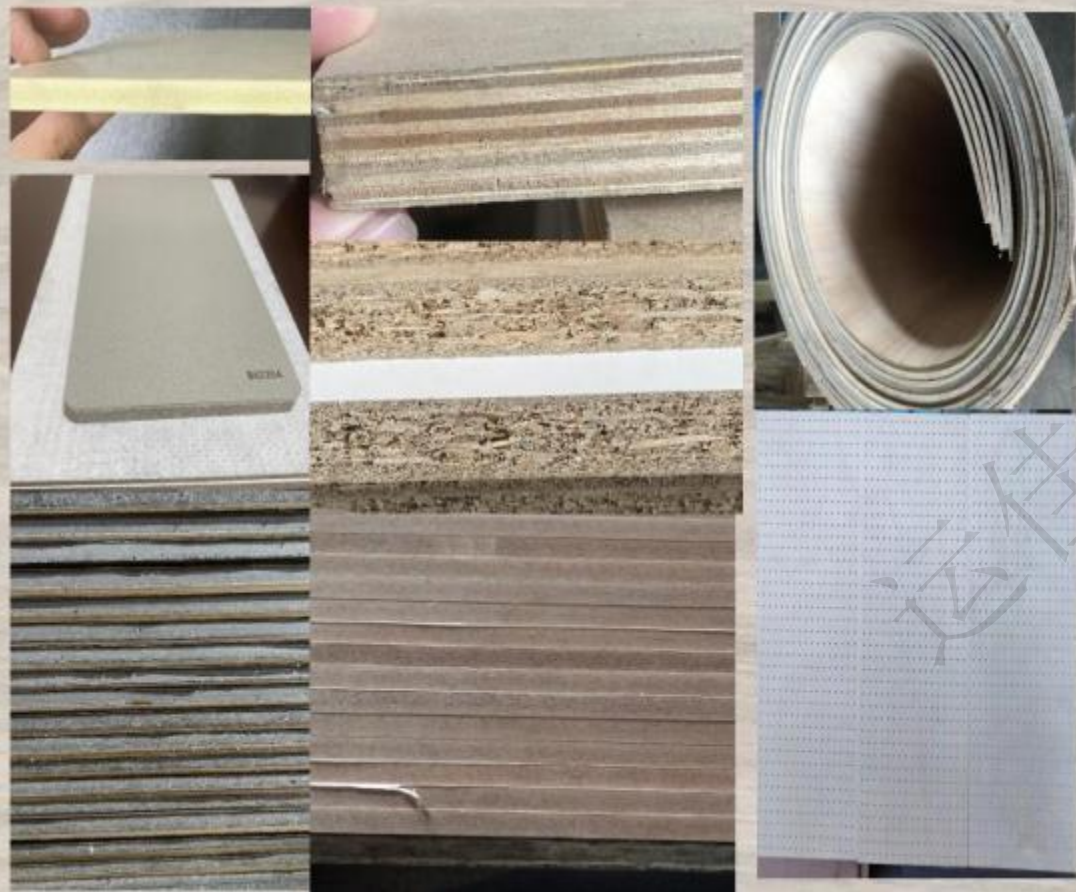

板材Plate

饰面板facing sald

板材系列---铝饰面板&铝蜂窝饰面板

plate series ----aluminum plate&aluminum honeycomb panels

铝板&铝蜂窝板都可以作饰面皮工艺。板材的防火等级为A1级，厚度一般为0.4~1.2mm之间。饰面颜色跟纹理可定制，饰面可进行UV处理。

Aluminum plate and aluminum honeycomb panel can be attached to wood veneer.. The fire rating of the plate is A1 pole, and the thickness is generally between 0.4~1.2mm. Veneer color and texture can be customized, and can be UV treated

板材系列----多层胶合木纹饰面板

plate series ----Multi-layer glued veneer

正面饰面
Frontal texture

侧面结构
Side structure

多层木纹饰面板，多用于家具，门板，护墙板。厚度及长度可定制。环保等级有E0,E1。芯板有桉木，杨木，桦木，杨桉，杨杂等。也可做阻燃处理，阻燃等级为B1级

Multi-layer glued veneer Mostly used for furniture, door panels, wainscoting. Thickness and length can be customized. The environmental protection level is E0, E1. The core board has eucalyptus, poplar, birch, poplar eucalyptus, poplar miscellaneous and so on. It can also be flame retardant, and the flame retardant grade is B1 pole

板材系列----防火皮

plate series ----Fireproof skin

防火皮的阻燃等级为B1级，厚度一般为0.4~1.2mm之间。饰面颜色跟纹理可定制，饰面可进行UV处理。

The flame retardant grade of fireproof skin is B1 pole, and the thickness is generally between 0.4~1.2mm. Veneer color and texture can be customized, and can be UV treated.