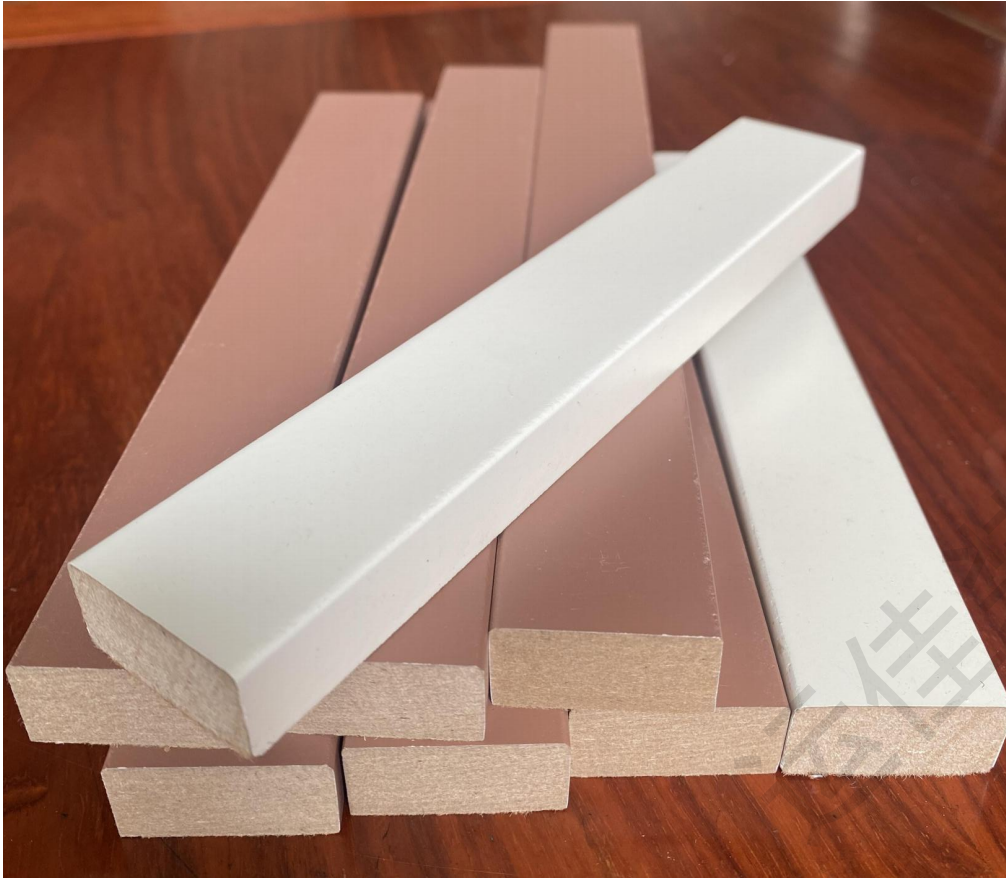

三面油漆木条

Paint wood strips on three side